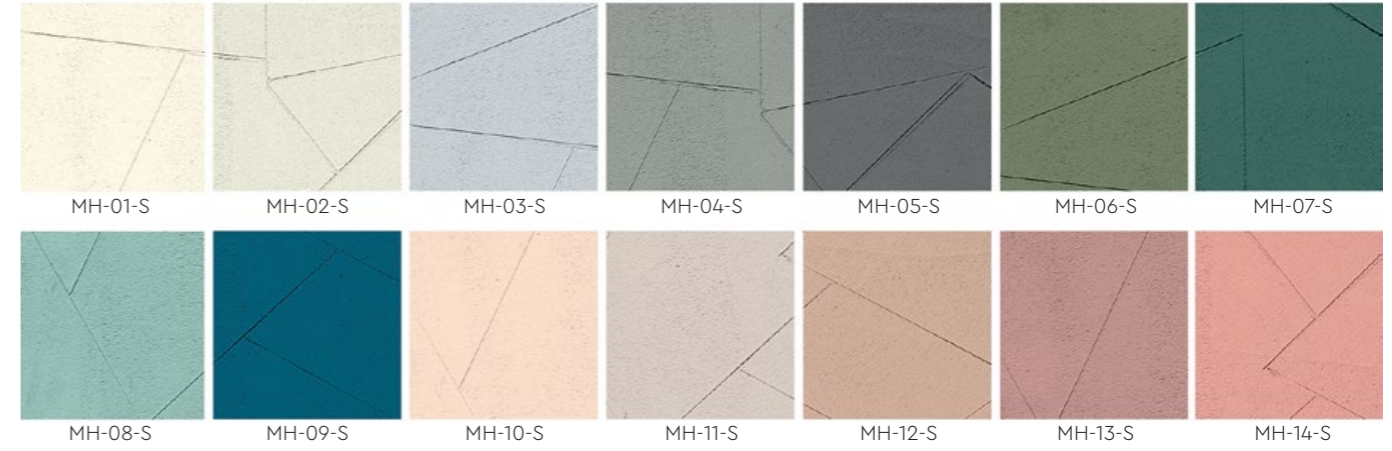

MAV-00-R
Vertical Strands

Coverage:
2.0 – 2.5 kg/m²

Tools:
Wooden & Plastering Trowel

MH-00-S
Glass Fragment

Coverage:
1.5 – 2.0 kg/m²

Tools:
Plastering Trowel

MM-00-S
Provence Bay

Coverage:
1.5 – 2.0 kg/m²