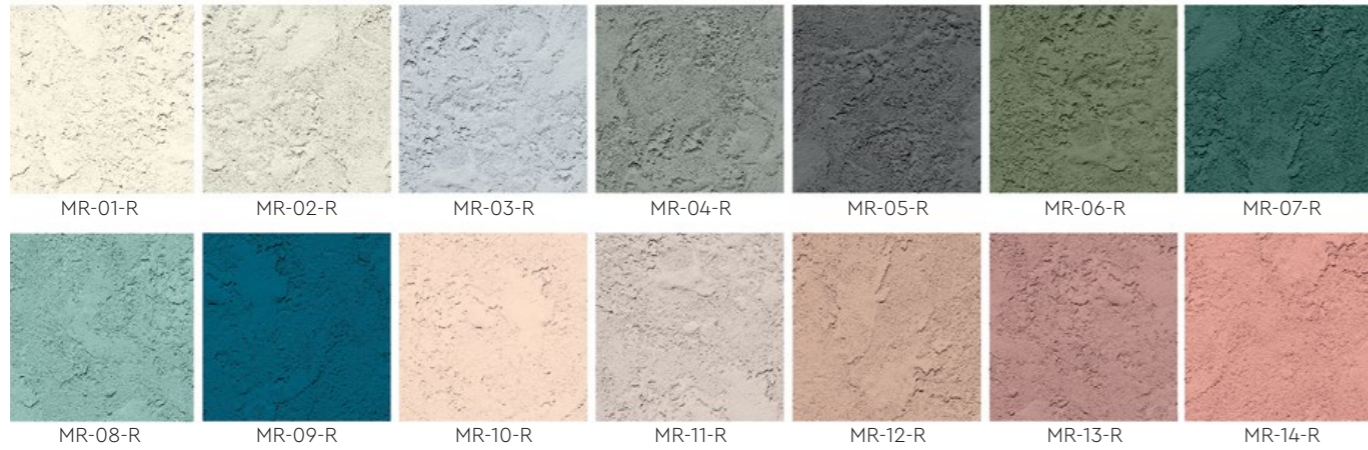

MR-00-R
Rough Desert

Coverage:
3.0 – 3.5 kg/m²

Tools:
Plastering Trowel