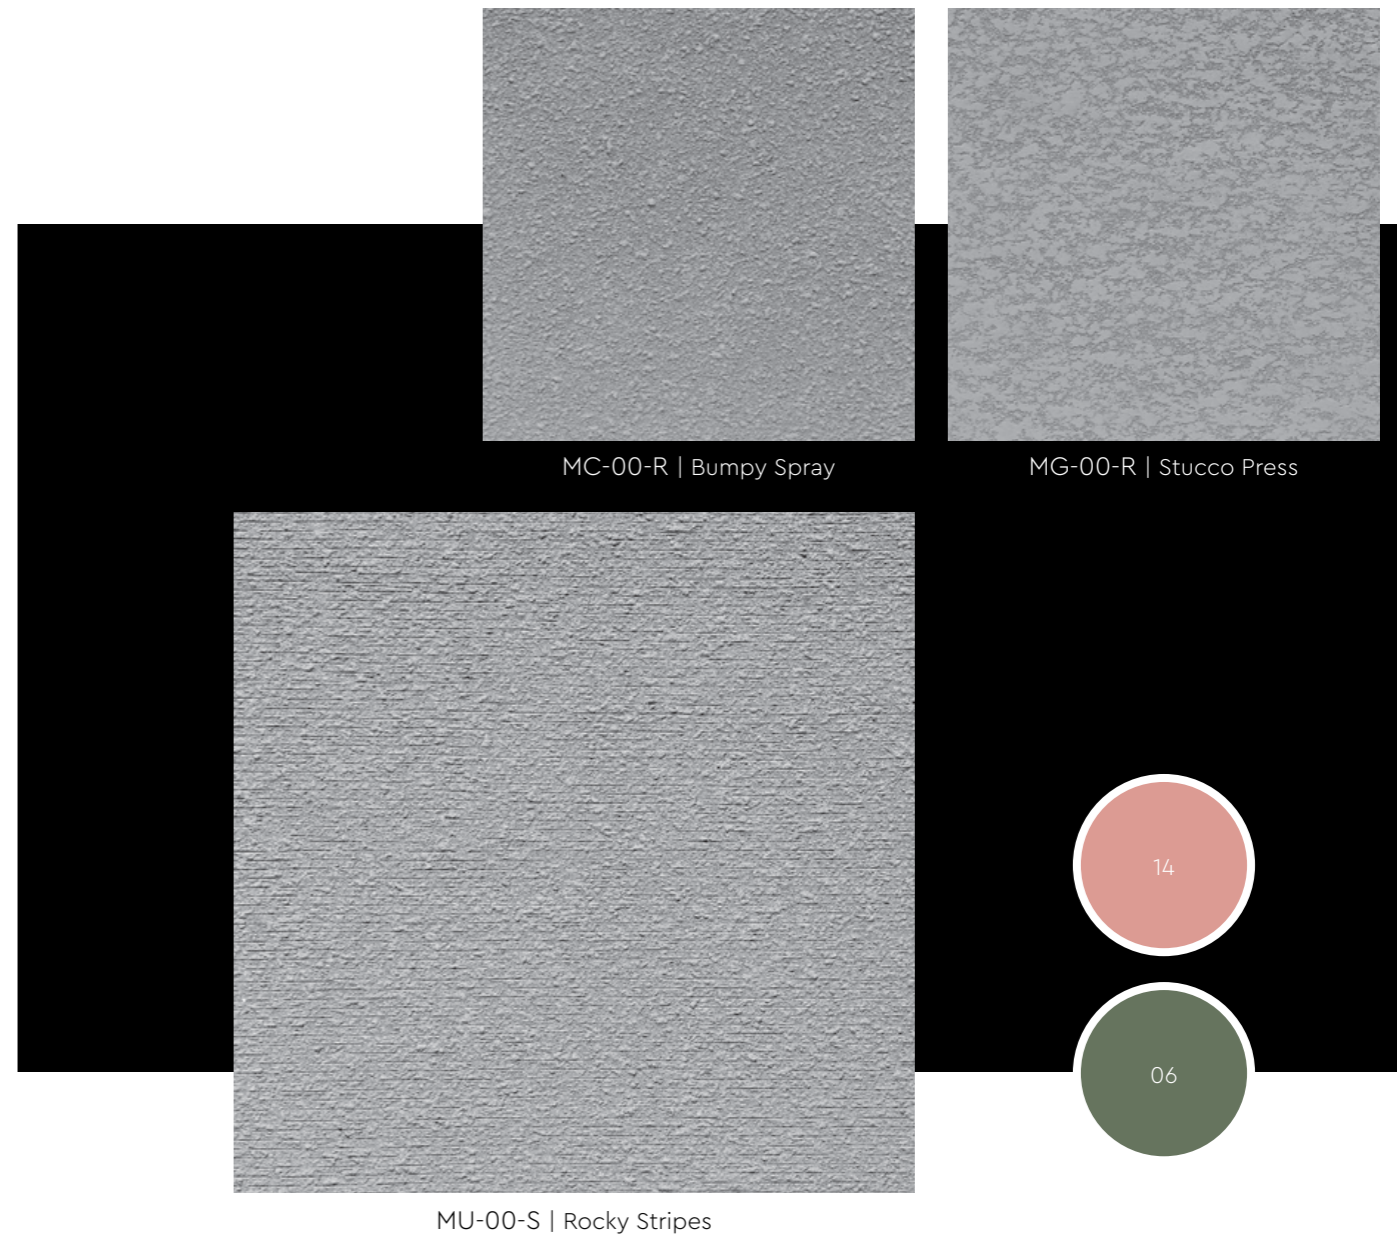

S. Spray

1. Tools:
2. Spray Gun
   - Plastering Trowel
   - Pattern Roller

MC-00-R | Bumpy Spray

MG-00-R | Stucco Press

MU-00-S | Rocky Stripes