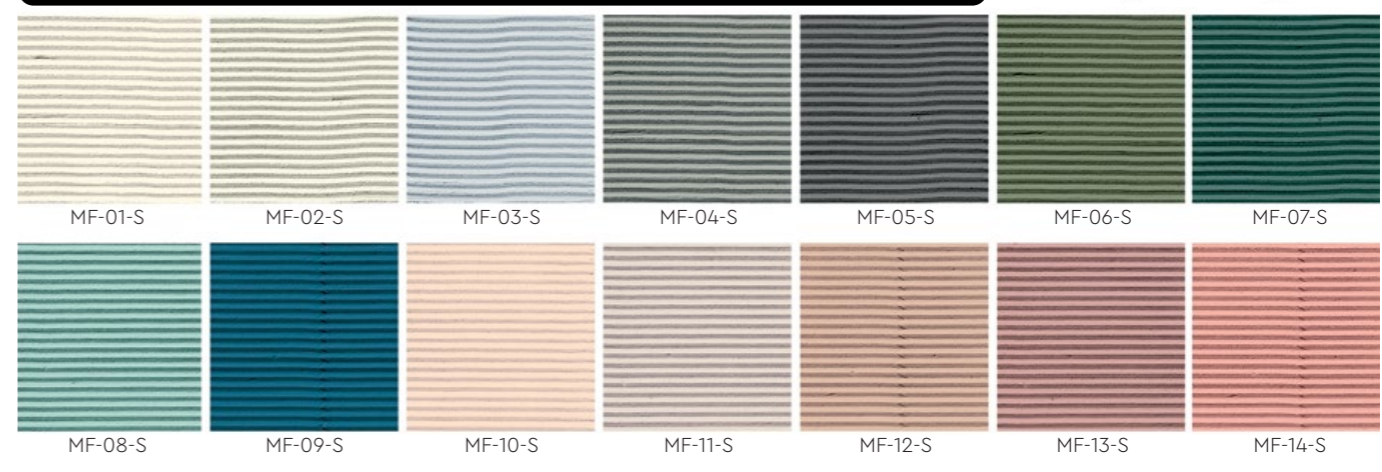

MF-00-S
Pointed Comb

Coverage:
2.0 – 2.5 kg/m²

Tools:
Plastering Trowel & V-Notch Trowel