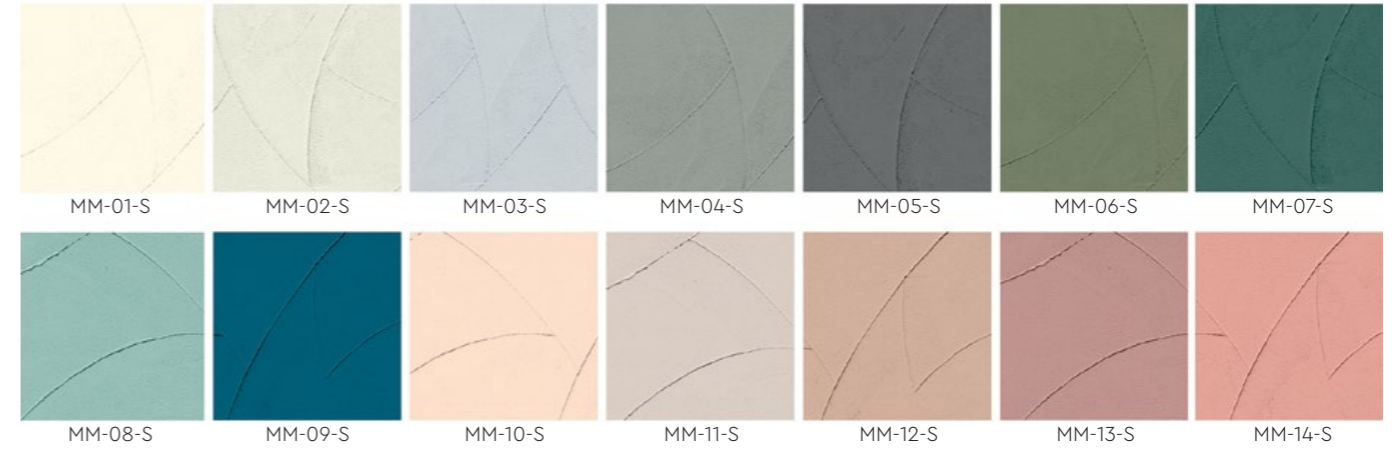

MM-00-S
Provence Bay

Coverage:
1.5 – 2.0 kg/m²

Tools:
Plastering Trowel