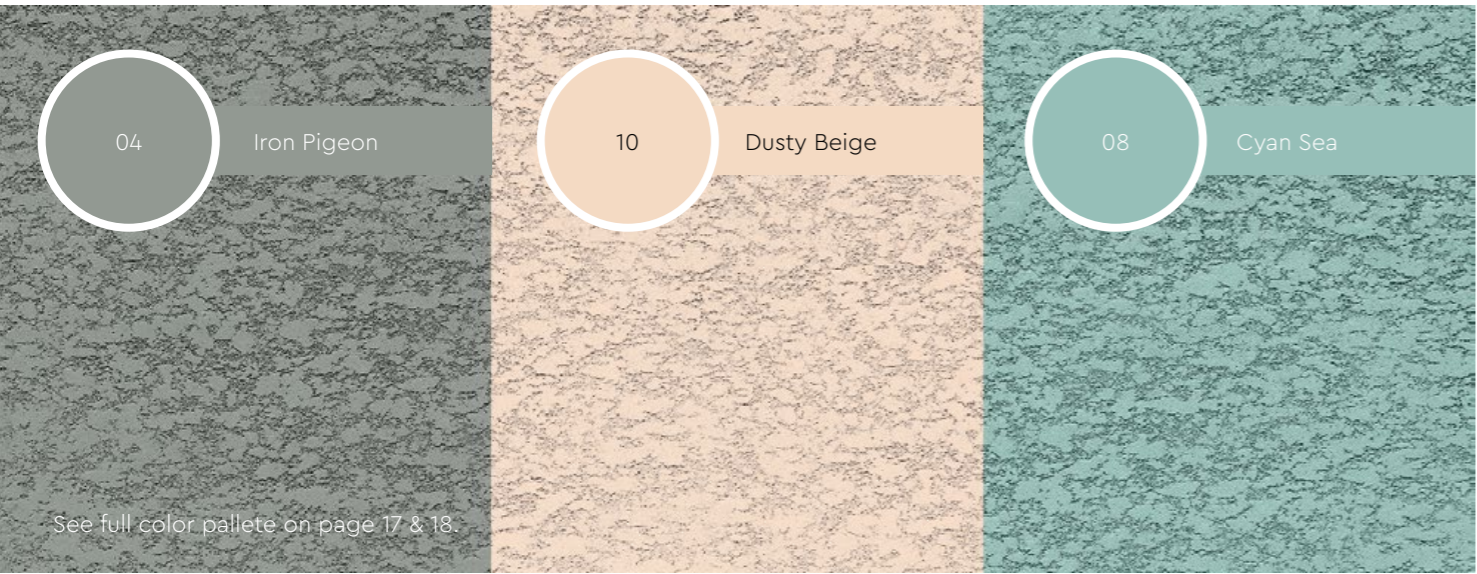

Tools: Spray Gun & Plastering Trowel

See full color palette on page 17 & 18.