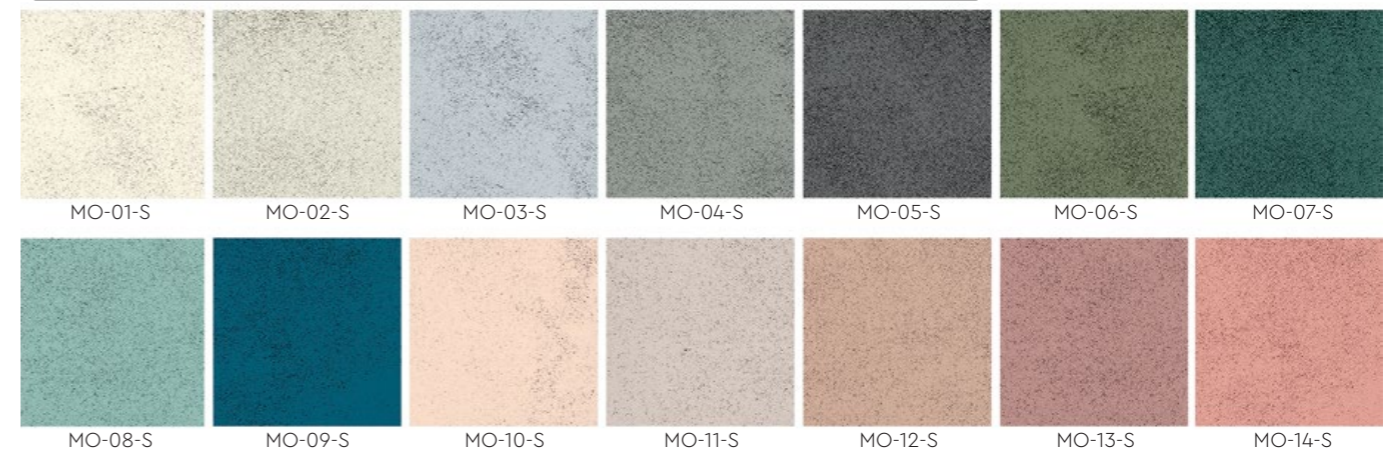

MO-00-S
Suede Surface

Coverage:
1.5 – 2.0 kg/m²

Tools:
Plastering Trowel