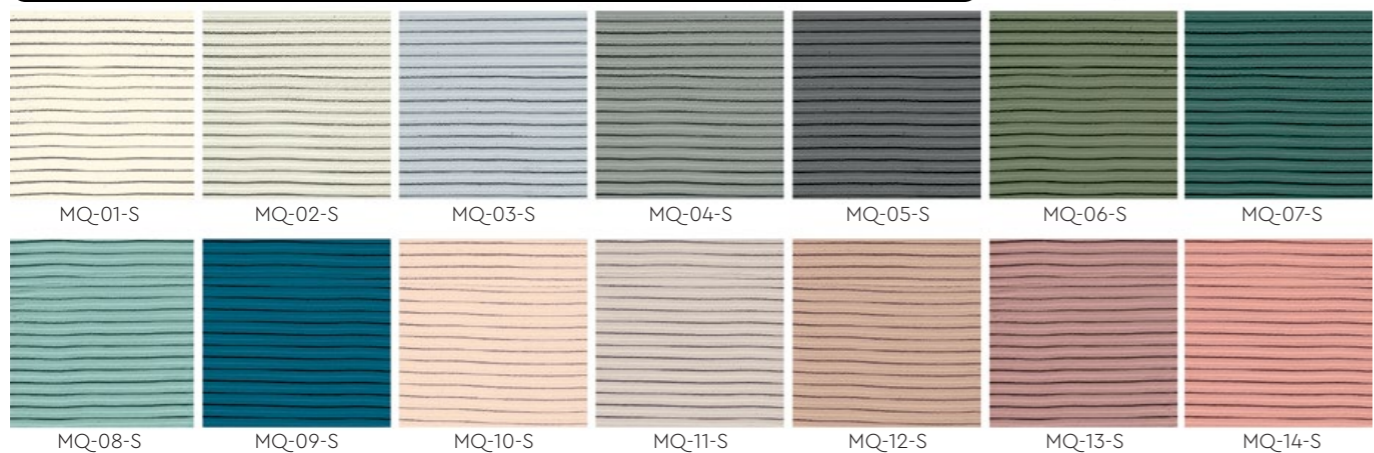

MQ-00-S
Bar Comb

Coverage:
3.0 – 3.5 kg/m²

Tools: Plastering Trowel
& Square Notch Trowel