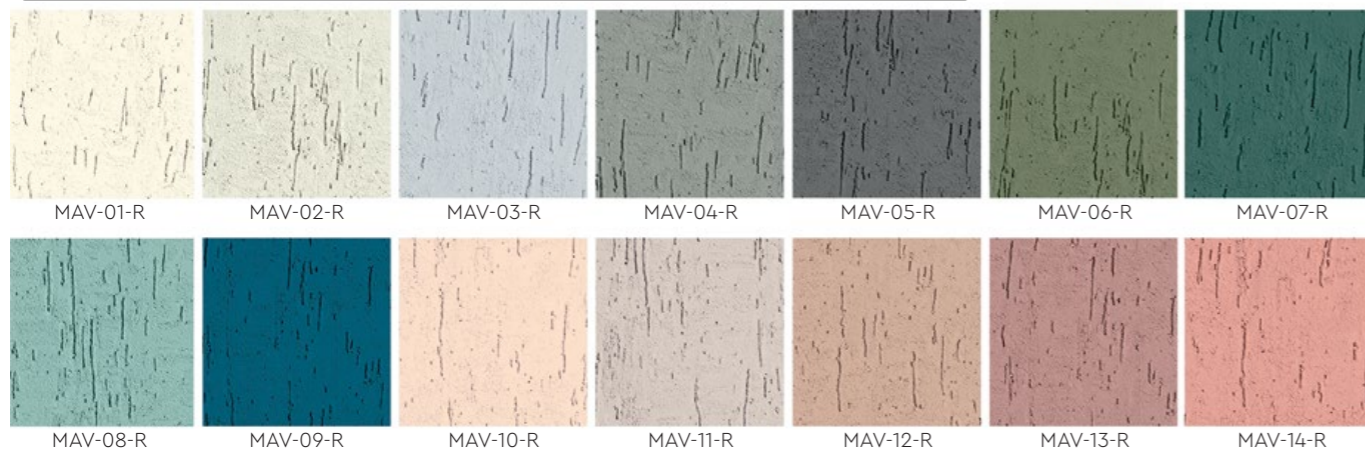

02 | Cotton Cloud

09 | Moroccan Blue

10 | Dusty Beige

03 | Steamy River

04 | Iron Pigeon

11 | Taupe Mushroom

12 | Rose Tea

05 | Dark Anchor

06 | Mossy Forest

13 | Pale Berry

14 | Dewy Coral

07 | Majestic Green

08 | Cyan Sea

IMPORTANT NOTE!

All colors shown are as close to the actual Suzuka® Modena Coating colors as modern printing techniques permit, nonetheless, there are still color/tone differences.

We highly recommend seeing actual samples before ordering.

MAR-00-R
Random Strands

Coverage:
2.0 – 2.5 kg/m²

Tools:
Wooden & Plastering Trowel

MAH-00-R
Horizontal Strands

Coverage:
2.0 – 2.5 kg/m²

Tools:
Wooden & Plastering Trowel

MAV-00-R
Vertical Strands

Coverage:
2.0 – 2.5 kg/m²

Tools:
Wooden & Plastering Trowel

MH-00-S
Glass Fragment

Coverage:
1.5 – 2.0 kg/m²

Tools:
Plastering Trowel

MM-00-S
Provence Bay

Coverage:
1.5 – 2.0 kg/m²