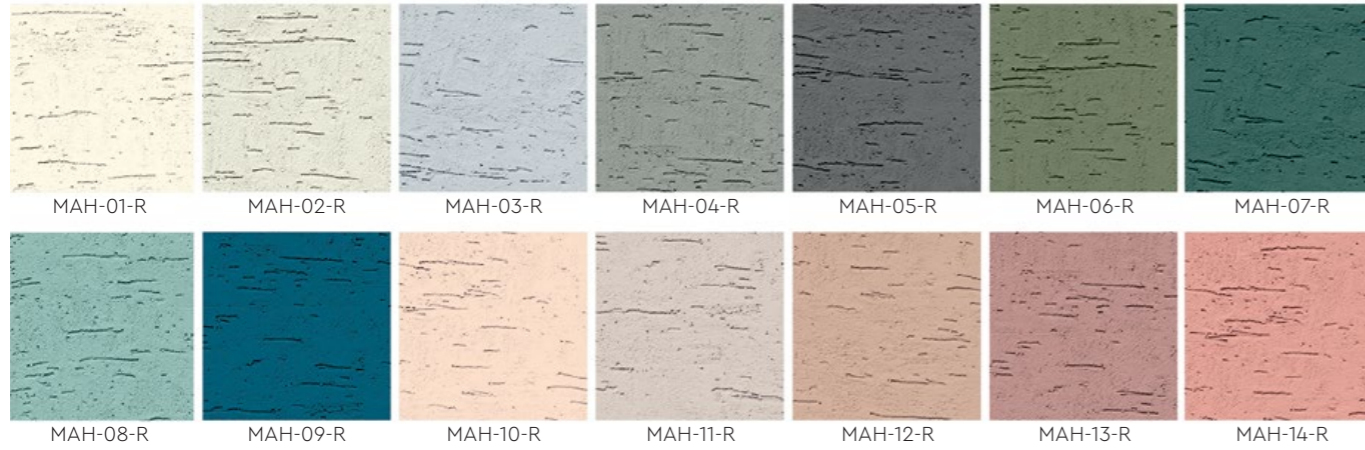

02 | Cotton Cloud

09 | Moroccan Blue

10 | Dusty Beige

03 | Steamy River

04 | Iron Pigeon

11 | Taupe Mushroom

12 | Rose Tea

05 | Dark Anchor

06 | Mossy Forest

13 | Pale Berry

14 | Dewy Coral

07 | Majestic Green

08 | Cyan Sea

IMPORTANT NOTE!

All colors shown are as close to the actual Suzuka® Modena Coating colors as modern printing techniques permit, nonetheless, there are still color/tone differences.

We highly recommend seeing actual samples before ordering.

MAR-00-R
Random Strands

Coverage:
2.0 – 2.5 kg/m²

Tools:
Wooden & Plastering Trowel

MAH-00-R
Horizontal Strands

Coverage:
2.0 – 2.5 kg/m²

Tools:
Wooden & Plastering Trowel