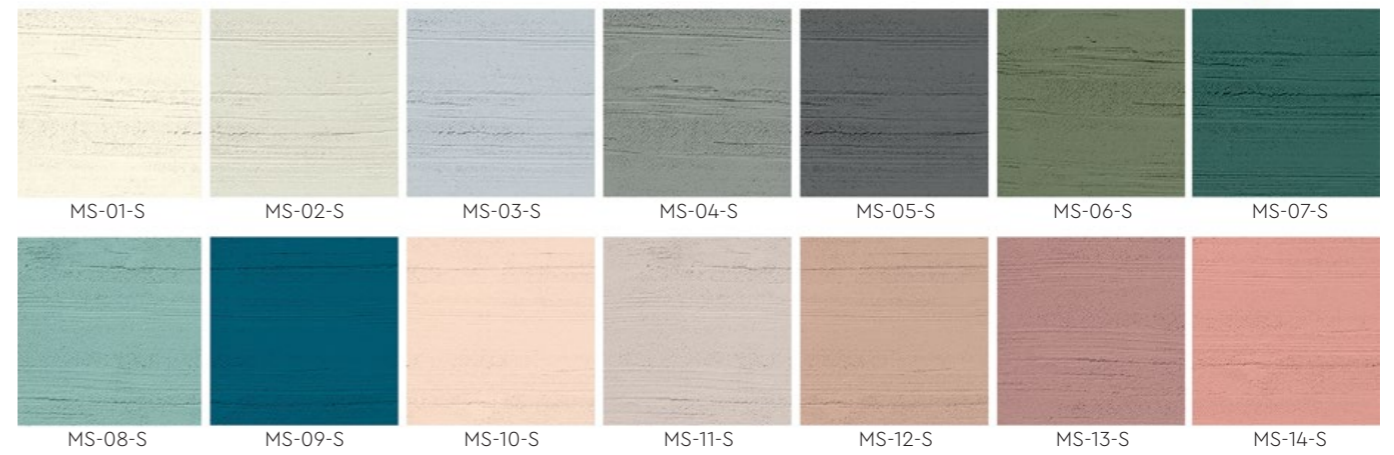

MS-00-S
Sketchy Brush

Coverage:
1.5 – 2.0 kg/m²

Tools:
Plastering Trowel & Brush