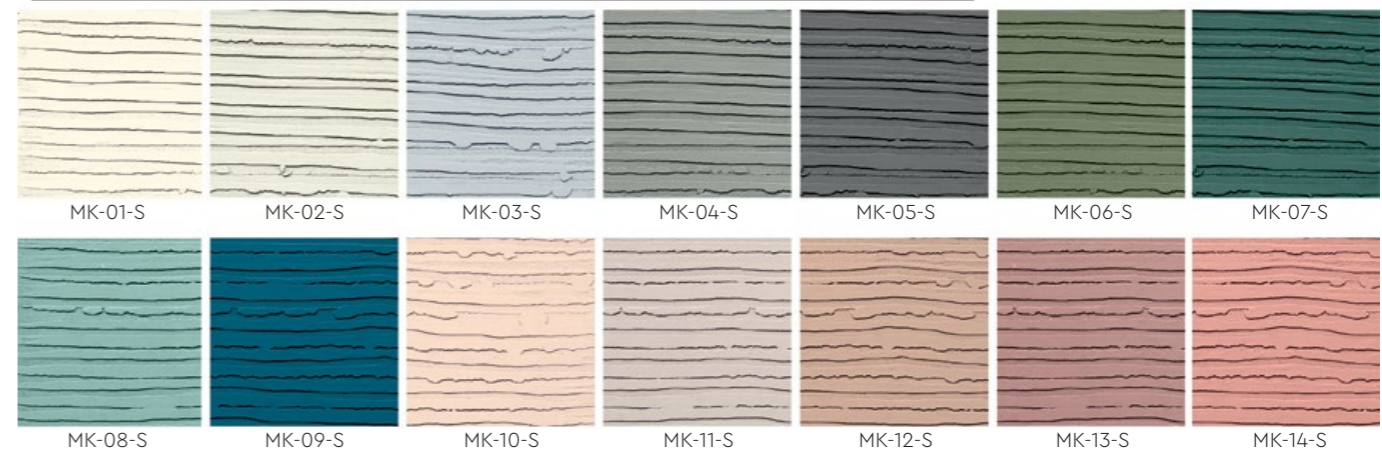

Coverage:
2.0 – 2.5 kg/m²

Tools:
Plastering Trowel & V-Notch Trowel

MG-00-R
Stucco Press

Coverage:
3.0 – 3.5 kg/m²

Tools:
Spray Gun & Plastering Trowel

MK-00-S
Crepe Comb

Coverage:
3.0 – 3.5 kg/m²

Tools:
Plastering Trowel & U-Notch Trowel