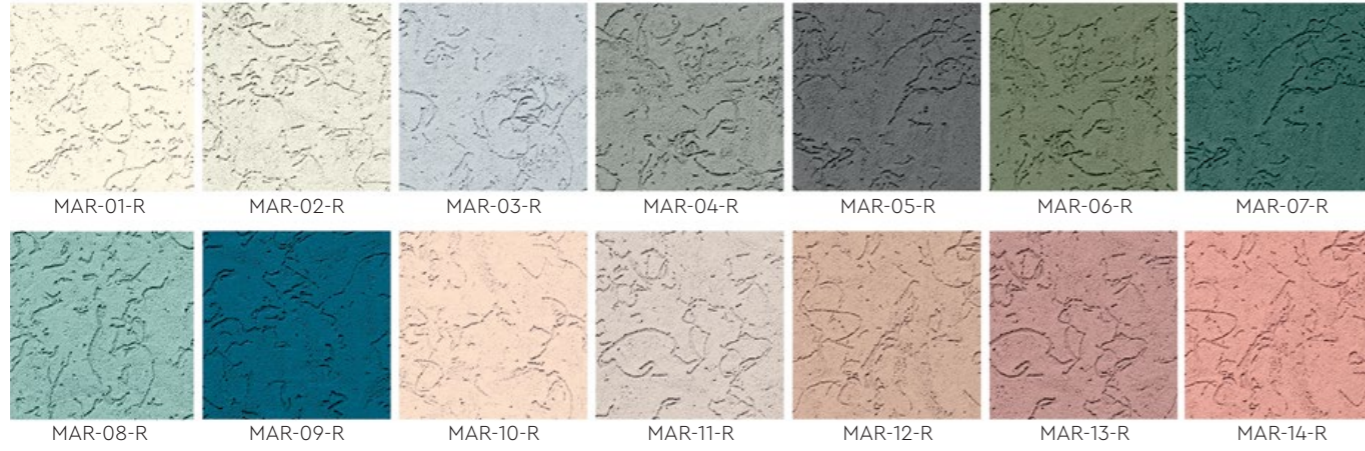

MAR-00-R
Random Strands

Coverage:
2.0 – 2.5 kg/m²

Tools:
Wooden & Plastering Trowel