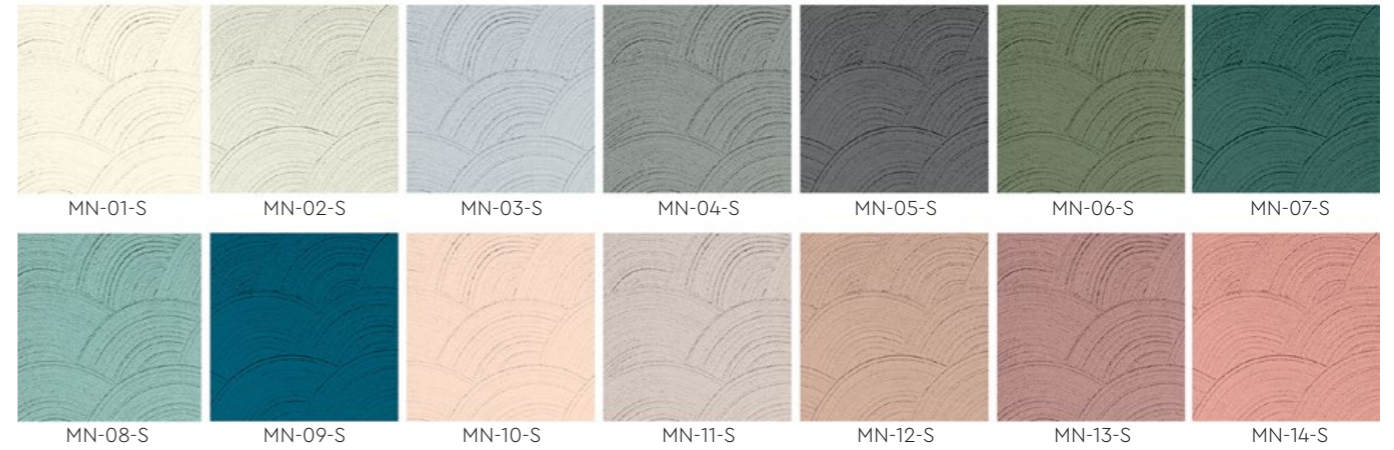

Coverage:
2.5 – 3.0 kg/m²

Tools:
Plastering Trowel & Brush

ME-00-S
Hairlines

Coverage:
1.5 – 2.0 kg/m²

Tools:
Plastering Trowel & Brush

MN-00-S
Rainbow Waves

Coverage:
1.5 – 2.0 kg/m²

Tools:
Plastering Trowel & Brush