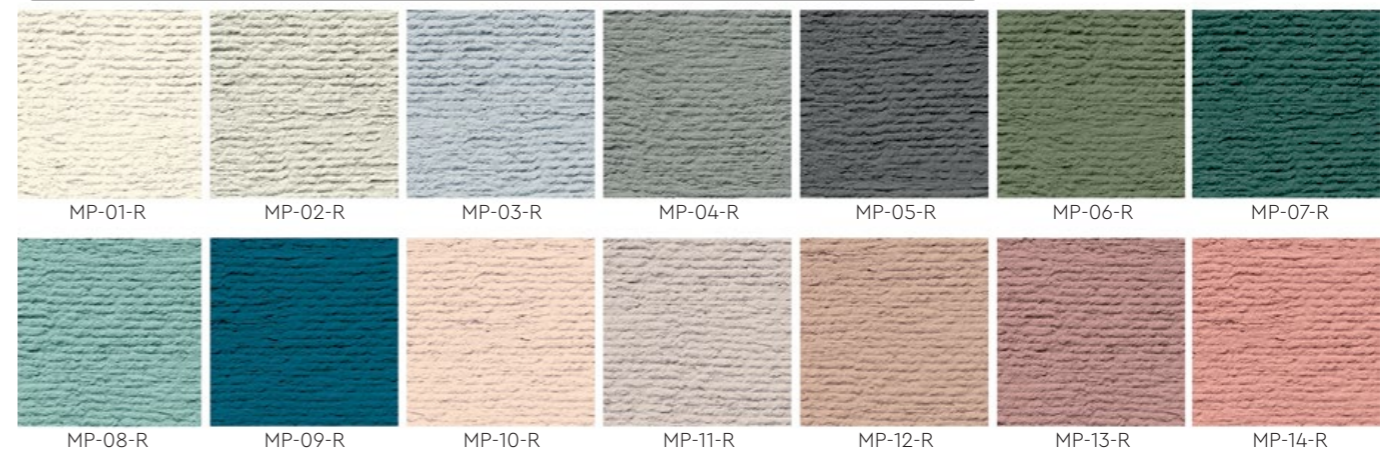

MP-00-R
Linear Rough

Coverage:
3.2 – 4.0 kg/m²

Tools:
Plastering Trowel & Roller