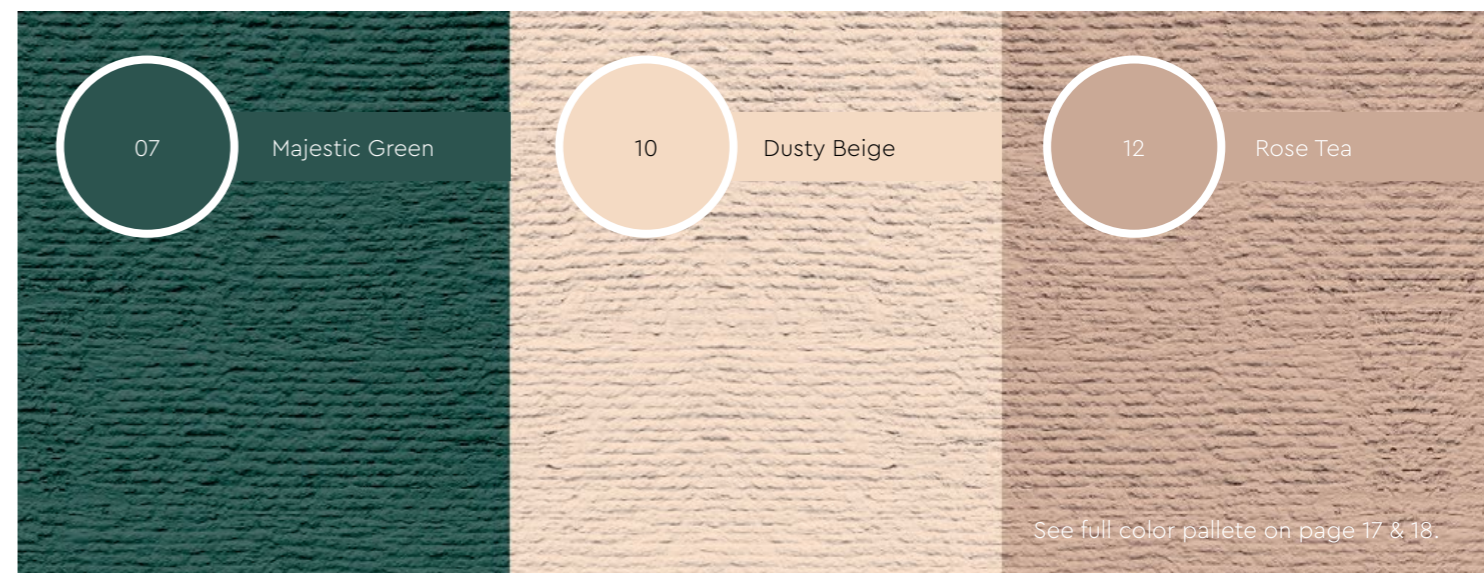

Tools: Plastering Trowel & Pattern Roller

See full color palette on page 17 & 18.